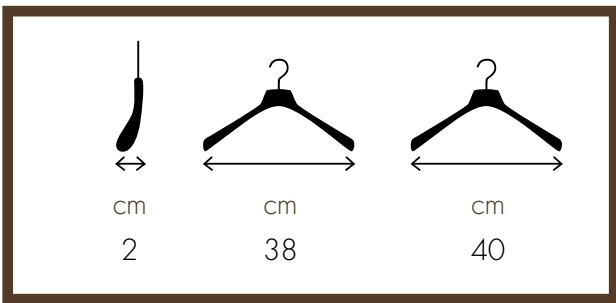

DONNA / WOMAN

38 cm – CCR08CVL (nickel)
40 cm – CCR04CVL (nickel)

38 cm – CCR08SVL (matt nickel)
40 cm – CCR04SVL (matt nickel)

38 cm – CCR08GVL (gold)
40 cm – CCR04GVL (gold)

38 cm – CCR08BVL (bronze)
40 cm – CCR04BVL (bronze)