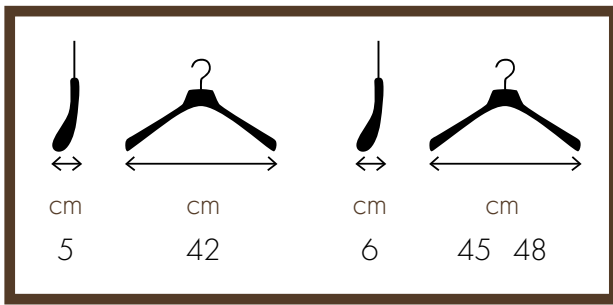

42 cm – NCR11G (gold)
45 cm – NCR01G (gold)
48 cm – NCR07G (gold)

42 cm – NCR11B (bronze)
45 cm – NCR01B (bronze)
48 cm – NCR07B (bronze)

UOMO / MAN

42 cm – NCR11CA (nickel)
45 cm – NCR01CA (nickel)
48 cm – NCR07CA (nickel)

42 cm – NCR11SA (matt nickel)
45 cm – NCR01SA (matt nickel)
48 cm – NCR07SA (matt nickel)

42 cm – NCR11GA (gold)
45 cm – NCR01GA (gold)
48 cm – NCR07GA (gold)

42 cm – NCR11BA (bronze)
45 cm – NCR01BA (bronze)
48 cm – NCR07BA (bronze)