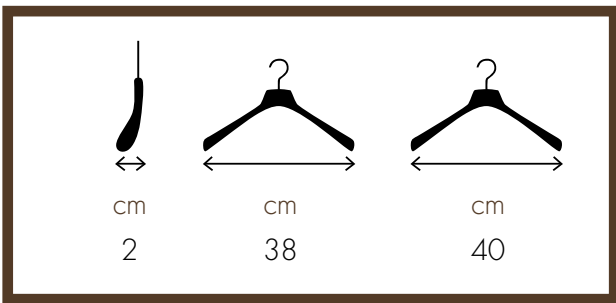

WOMEN

DONNA / WOMAN