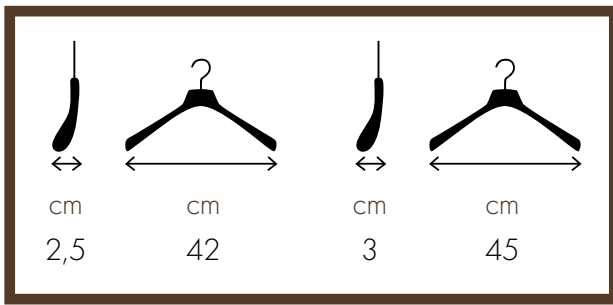

42 cm – NCR10BA (bronze)
 45 cm – NCR03BA (bronze)
 48 cm – NCR09BA (bronze)

UOMO / MAN

42 cm – NCR10CVL (nickel)
45 cm – NCR03CVL (nickel)

42 cm – NCR10SVL (matt nickel)
45 cm – NCR03SVL (matt nickel)

42 cm – NCR10GVL (gold)
45 cm – NCR03GVL (gold)

42 cm – NCR10BVL (bronze)
45 cm – NCR03BVL (bronze)

UOMO / MAN

42 cm – NCR10CCVL (nickel)
45 cm – NCR03CCVL (nickel)

42 cm – NCR10SCVL (matt nickel)
45 cm – NCR03SCVL (matt nickel)

42 cm – NCR10GCVL (gold)
45 cm – NCR03GCVL (gold)