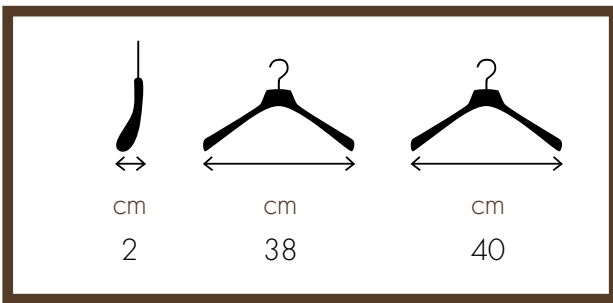

38 cm – NCR08BA (bronze)
40 cm – NCR04BA (bronze)

DONNA / WOMAN

38 cm – NCR08CVL (nickel)
40 cm – NCR04CVL (nickel)

38 cm – NCR08SVL (matt nickel)
40 cm – NCR04SVL (matt nickel)

38 cm – NCR08GVL (gold)
40 cm – NCR04GVL (gold)

38 cm – NCR08BVL (bronze)
40 cm – NCR04BVL (bronze)

DONNA / WOMAN

38 cm – NCR08CCVL (nickel)
40 cm – NCR04CCVL (nickel)

38 cm – NCR08SCVL (matt nickel)
40 cm – NCR04SCVL (matt nickel)

38 cm – NCR08GCVL (gold)
40 cm – NCR04GCVL (gold)