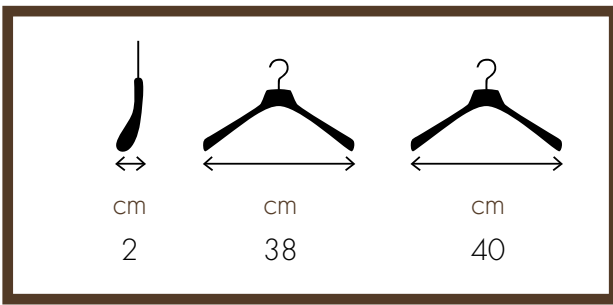

DONNA / WOMAN

38 cm – CCR06CA (nickel)
40 cm – CCR02CA (nickel)

38 cm – CCR06SA (matt nickel)
40 cm – CCR02SA (matt nickel)

38 cm – CCR06GA (gold)
40 cm – CCR02GA (gold)

38 cm – CCR06BA (bronze)
40 cm – CCR02BA (bronze)