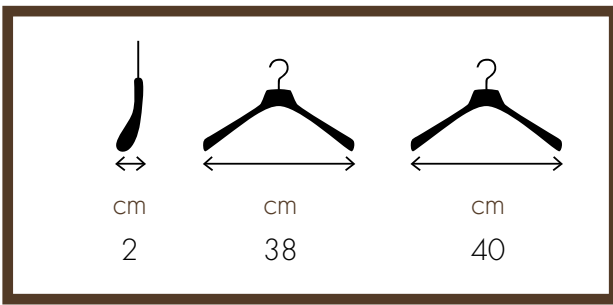

WOMEN

DONNA / WOMAN