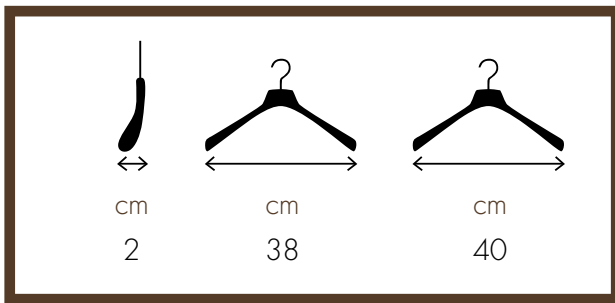

WOMEN

DONNA / WOMAN