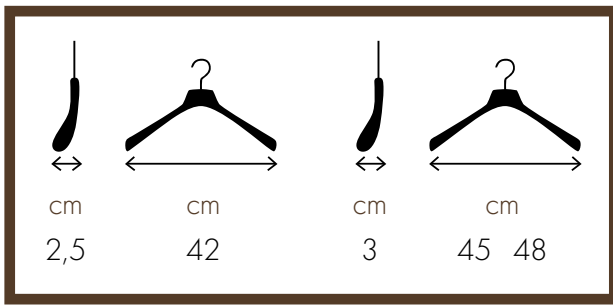

42 cm – WCR11BC (bronze)
45 cm – WCR01BC (bronze)
48 cm – WCR07BC (bronze)

UOMO / MAN

42 cm – WCR10C (nickel)
 45 cm – WCR03C (nickel)
 48 cm – WCR09C (nickel)

42 cm – WCR10S (matt nickel)
 45 cm – WCR03S (matt nickel)
 48 cm – WCR09S (matt nickel)

42 cm – WCR10G (gold)
 45 cm – WCR03G (gold)
 48 cm – WCR09G (gold)

42 cm – WCR10B (bronze)
 45 cm – WCR03B (bronze)
 48 cm – WCR09B (bronze)

UOMO / MAN

42 cm – WCR10CC (nickel)
45 cm – WCR03CC (nickel)
48 cm – WCR09CC (nickel)