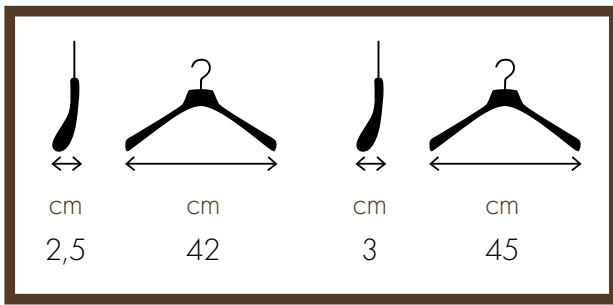

42 cm – CCR10B (bronze)
45 cm – CCR03B (bronze)
48 cm – CCR09B (bronze)

UOMO / MAN

42 cm – CCR10CC (nickel)
45 cm – CCR03CC (nickel)
48 cm – CCR09CC (nickel)

42 cm – CCR10SC (matt nickel)
45 cm – CCR03SC (matt nickel)
48 cm – CCR09SC (matt nickel)

42 cm – CCR10GC (gold)
45 cm – CCR03GC (gold)
48 cm – CCR09GC (gold)

42 cm – CCR10BC (bronze)
45 cm – CCR03BC (bronze)
48 cm – CCR09BC (bronze)

UOMO / MAN

42 cm – CCR10CA (nickel)
45 cm – CCR03CA (nickel)
48 cm – CCR09CA (nickel)

42 cm – CCR10SA (matt nickel)
45 cm – CCR03SA (matt nickel)
48 cm – CCR09SA (matt nickel)

42 cm – CCR10GA (gold)
45 cm – CCR03GA (gold)
48 cm – CCR09GA (gold)

42 cm – CCR10BA (bronze)
45 cm – CCR03BA (bronze)
48 cm – CCR09BA (bronze)