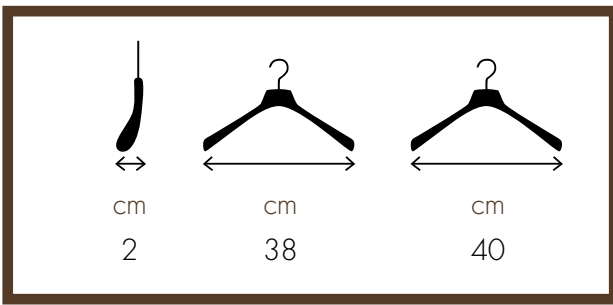

WOMEN

DONNA / WOMAN

38 cm – CCR08CC (nickel)
40 cm – CCR04CC (nickel)

38 cm – CCR08SC (matt nickel)
40 cm – CCR04SC (matt nickel)

38 cm – CCR08GC (gold)
40 cm – CCR04GC (gold)

38 cm – CCR08BC (bronze)
40 cm – CCR04BC (bronze)