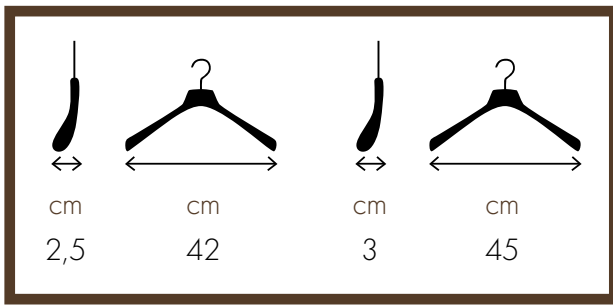

UOMO / MAN

42 cm – CCR10CCVL (nickel)
45 cm – CCR03CCVL (nickel)

42 cm – CCR10SCVL (matt nickel)
45 cm – CCR03SCVL (matt nickel)

42 cm – CCR10GCVL (gold)
45 cm – CCR03GCVL (gold)

42 cm – CCR10BCVL (bronze)
45 cm – CCR03BCVL (bronze)