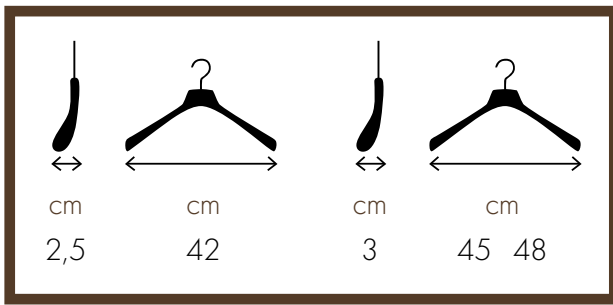

42 cm – NCR11BC (bronze)
45 cm – NCR01BC (bronze)
48 cm – NCR07BC (bronze)

UOMO / MAN

42 cm – NCR10C (nickel)
 45 cm – NCR03C (nickel)
 48 cm – NCR09C (nickel)

42 cm – NCR10S (matt nickel)
 45 cm – NCR03S (matt nickel)
 48 cm – NCR09S (matt nickel)

42 cm – NCR10G (gold)
 45 cm – NCR03G (gold)
 48 cm – NCR09G (gold)

42 cm – NCR10B (bronze)
 45 cm – NCR03B (bronze)
 48 cm – NCR09B (bronze)

UOMO / MAN

42 cm – NCR10CC (nickel)
 45 cm – NCR03CC (nickel)
 48 cm – NCR09CC (nickel)