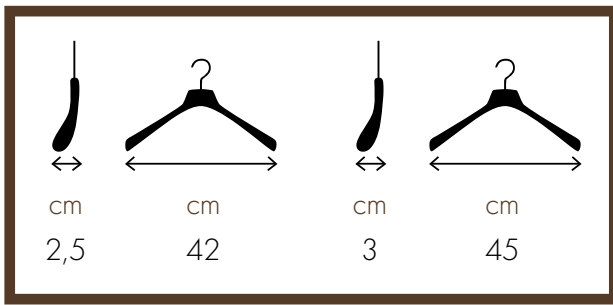

42 cm – ROVCR11BC (bronze)
45 cm – ROVCR01BC (bronze)

UOMO / MAN

42 cm – ROVCR10C (nickel)
45 cm – ROVCR03C (nickel)

42 cm – ROVCR10S (matt nickel)
45 cm – ROVCR03S (matt nickel)

42 cm – ROVCR10G (gold)
45 cm – ROVCR03G (gold)

42 cm – ROVCR10B (bronze)
45 cm – ROVCR03B (bronze)

UOMO / MAN

42 cm – ROVCR10CC (nickel)
45 cm – ROVCR03CC (nickel)

42 cm – ROVCR10SC (matt nickel)
45 cm – ROVCR03SC (matt nickel)

42 cm – ROVCR10GC (gold)
45 cm – ROVCR03GC (gold)