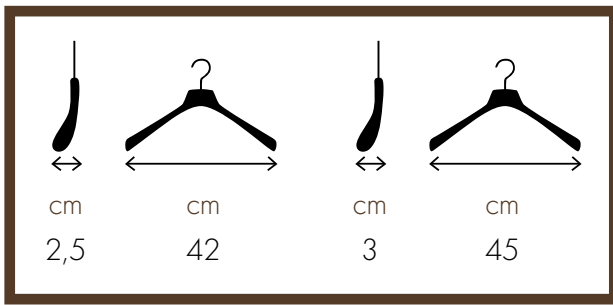

UOMO / MAN

42 cm – WCR10CA (nickel)
 45 cm – WCR03CA (nickel)
 48 cm – WCR09CA (nickel)

42 cm – WCR10SA (matt nickel)
 45 cm – WCR03SA (matt nickel)
 48 cm – WCR09SA (matt nickel)

42 cm – WCR10GA (gold)
 45 cm – WCR03GA (gold)
 48 cm – WCR09GA (gold)

42 cm – WCR10BA (bronze)
 45 cm – WCR03BA (bronze)
 48 cm – WCR09BA (bronze)

UOMO / MAN

42 cm – WCR10CVL (nickel)
45 cm – WCR03CVL (nickel)

42 cm – WCR10SVL (matt nickel)
45 cm – WCR03SVL (matt nickel)

42 cm – WCR10GVL (gold)
45 cm – WCR03GVL (gold)