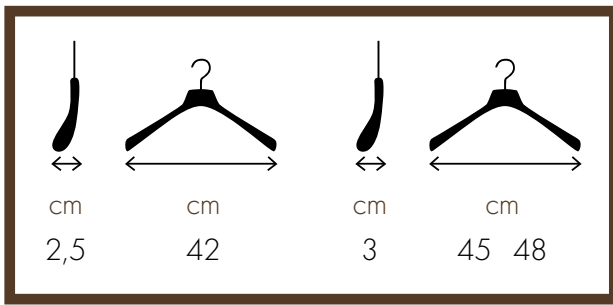

UOMO / MAN

42 cm – CCR10C (nickel)
45 cm – CCR03C (nickel)
48 cm – CCR09C (nickel)

42 cm – CCR10S (matt nickel)
45 cm – CCR03S (matt nickel)
48 cm – CCR09S (matt nickel)

42 cm – CCR10G (gold)
45 cm – CCR03G (gold)
48 cm – CCR09G (gold)

42 cm – CCR10B (bronze)
45 cm – CCR03B (bronze)
48 cm – CCR09B (bronze)

UOMO / MAN

42 cm – CCR10CC (nickel)
45 cm – CCR03CC (nickel)
48 cm – CCR09CC (nickel)

42 cm – CCR10SC (matt nickel)
45 cm – CCR03SC (matt nickel)
48 cm – CCR09SC (matt nickel)

42 cm – CCR10GC (gold)
45 cm – CCR03GC (gold)
48 cm – CCR09GC (gold)

42 cm – CCR10BC (bronze)
45 cm – CCR03BC (bronze)
48 cm – CCR09BC (bronze)

UOMO / MAN

42 cm – CCR10CA (nickel)
45 cm – CCR03CA (nickel)
48 cm – CCR09CA (nickel)