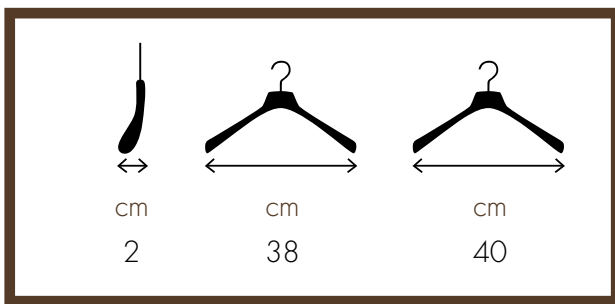

WOMEN

DONNA / WOMAN

38 cm – CCR08CCVL (nickel)
40 cm – CCR04CCVL (nickel)

38 cm – CCR08SCVL (matt nickel)
40 cm – CCR04SCVL (matt nickel)

38 cm – CCR08GCVL (gold)
40 cm – CCR04GCVL (gold)

38 cm – CCR08BCVL (bronze)
40 cm – CCR04BCVL (bronze)