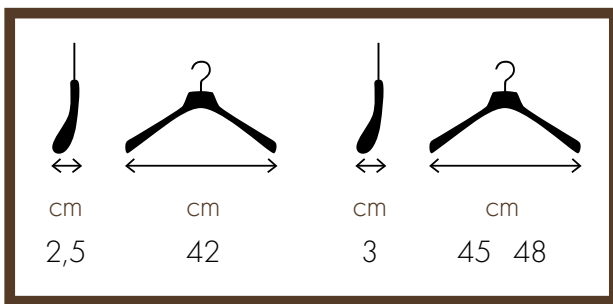

42 cm – CCR11B (bronze)
 45 cm – CCR01B (bronze)
 48 cm – CCR07B (bronze)

UOMO / MAN

42 cm – CCR11CA (nickel)
45 cm – CCR01CA (nickel)
48 cm – CCR07CA (nickel)

42 cm – CCR11SA (matt nickel)
45 cm – CCR01SA (matt nickel)
48 cm – CCR07SA (matt nickel)

42 cm – CCR11GA (gold)
45 cm – CCR01GA (gold)
48 cm – CCR07GA (gold)

42 cm – CCR11BA (bronze)
45 cm – CCR01BA (bronze)
48 cm – CCR07BA (bronze)

UOMO / MAN

42 cm – CCR11CC (nickel)
45 cm – CCR01CC (nickel)
48 cm – CCR07CC (nickel)

42 cm – CCR11SC (matt nickel)
45 cm – CCR01SC (matt nickel)
48 cm – CCR07SC (matt nickel)

42 cm – CCR11GC (gold)
45 cm – CCR01GC (gold)
48 cm – CCR07GC (gold)

42 cm – CCR11BC (bronze)
45 cm – CCR01BC (bronze)
48 cm – CCR07BC (bronze)