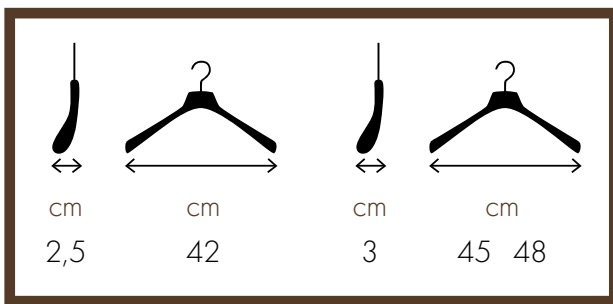

UOMO / MAN

42 cm – NCR10CA (nickel)
45 cm – NCR03CA (nickel)
48 cm – NCR09CA (nickel)

42 cm – NCR10SA (matt nickel)
45 cm – NCR03SA (matt nickel)
48 cm – NCR09SA (matt nickel)

42 cm – NCR10GA (gold)
45 cm – NCR03GA (gold)
48 cm – NCR09GA (gold)

42 cm – NCR10BA (bronze)
45 cm – NCR03BA (bronze)
48 cm – NCR09BA (bronze)