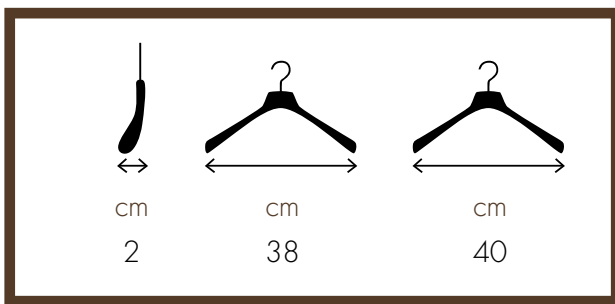

DONNA / WOMAN

38 cm – CCR08C (nickel)
40 cm – CCR04C (nickel)

38 cm – CCR08S (matt nickel)
40 cm – CCR04S (matt nickel)

38 cm – CCR08G (gold)
40 cm – CCR04G (gold)

38 cm – CCR08B (bronze)
40 cm – CCR04B (bronze)