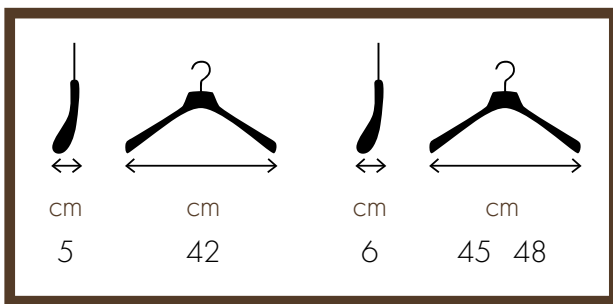

Wax finish

42 cm – CCR11C (nickel)
 45 cm – CCR01C (nickel)
 48 cm – CCR07C (nickel)

42 cm – CCR11S (matt nickel)
 45 cm – CCR01S (matt nickel)
 48 cm – CCR07S (matt nickel)

42 cm – CCR11G (gold)
 45 cm – CCR01G (gold)
 48 cm – CCR07G (gold)

42 cm – CCR11B (bronze)
 45 cm – CCR01B (bronze)
 48 cm – CCR07B (bronze)

UOMO / MAN

42 cm – CCR11CA (nickel)
45 cm – CCR01CA (nickel)
48 cm – CCR07CA (nickel)

42 cm – CCR11SA (matt nickel)
45 cm – CCR01SA (matt nickel)
48 cm – CCR07SA (matt nickel)