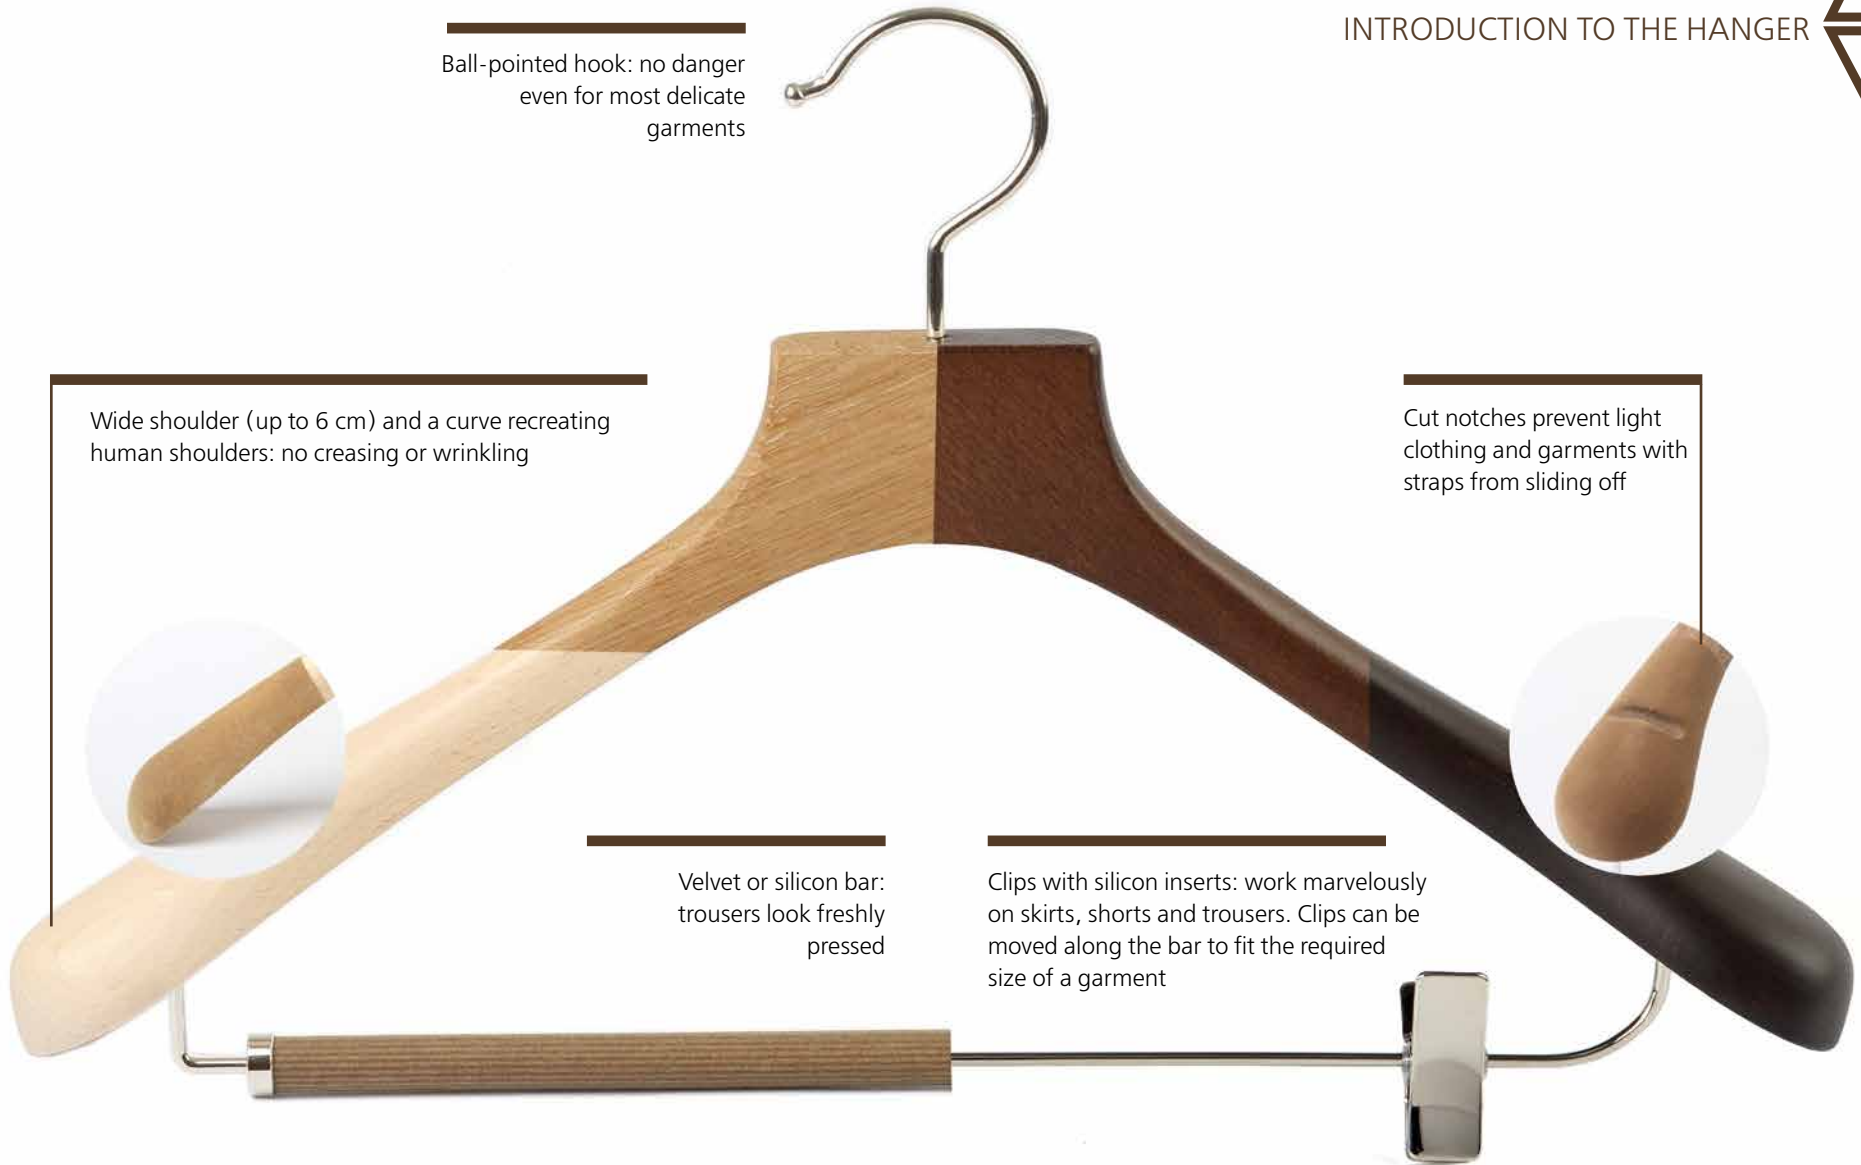

INTRODUCTION TO THE HANGER

Ball-pointed hook: no danger even for most delicate garments

Wide shoulder (up to 6 cm) and a curve recreating human shoulders: no creasing or wrinkling

Cut notches prevent light clothing and garments with straps from sliding off

Velvet or silicon bar: trousers look freshly pressed

Clips with silicon inserts: work marvelously on skirts, shorts and trousers. Clips can be moved along the bar to fit the required size of a garment