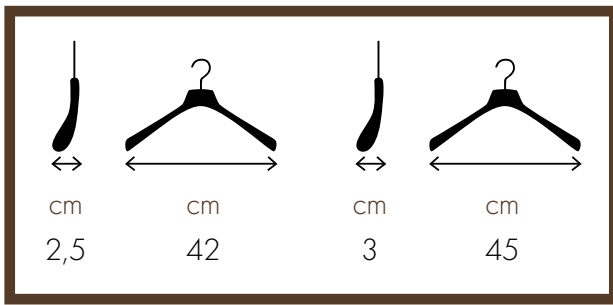

42 cm – WCR10BA (bronze)
 45 cm – WCR03BA (bronze)
 48 cm – WCR09BA (bronze)

UOMO / MAN

42 cm – WCR10CVL (nickel)
45 cm – WCR03CVL (nickel)

42 cm – WCR10SVL (matt nickel)
45 cm – WCR03SVL (matt nickel)

42 cm – WCR10GVL (gold)
45 cm – WCR03GVL (gold)

42 cm – WCR10BVL (bronze)
45 cm – WCR03BVL (bronze)

UOMO / MAN

42 cm – WCR10CCVL (nickel)
45 cm – WCR03CCVL (nickel)

42 cm – WCR10SCVL (matt nickel)
45 cm – WCR03SCVL (matt nickel)

42 cm – WCR10GCVL (gold)
45 cm – WCR03GCVL (gold)