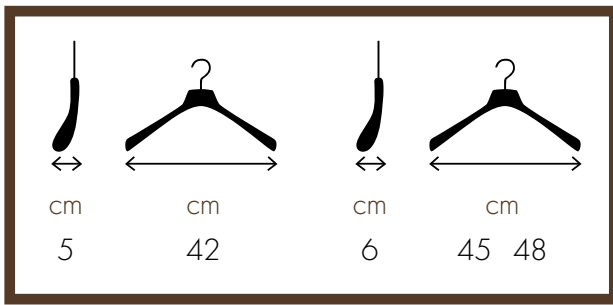

42 cm – NCR11G (gold)
45 cm – NCR01G (gold)
48 cm – NCR07G (gold)

42 cm – NCR11B (bronze)
45 cm – NCR01B (bronze)
48 cm – NCR07B (bronze)

UOMO / MAN

42 cm – NCR11CA (nickel)
45 cm – NCR01CA (nickel)
48 cm – NCR07CA (nickel)