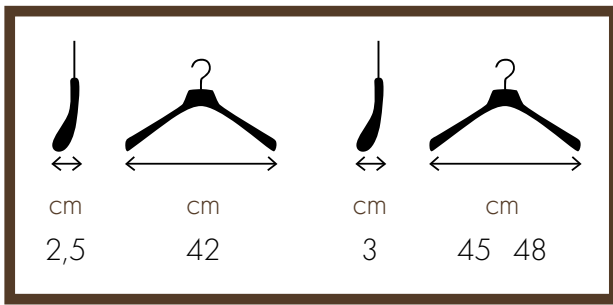

42 cm – CCR11SC (matt nickel)
45 cm – CCR01SC (matt nickel)
48 cm – CCR07SC (matt nickel)

42 cm – CCR11GC (gold)
45 cm – CCR01GC (gold)
48 cm – CCR07GC (gold)

42 cm – CCR11BC (bronze)
45 cm – CCR01BC (bronze)
48 cm – CCR07BC (bronze)

UOMO / MAN

42 cm – CCR10C (nickel)
45 cm – CCR03C (nickel)
48 cm – CCR09C (nickel)

42 cm – CCR10S (matt nickel)
45 cm – CCR03S (matt nickel)
48 cm – CCR09S (matt nickel)

42 cm – CCR10G (gold)
45 cm – CCR03G (gold)
48 cm – CCR09G (gold)

42 cm – CCR10B (bronze)
45 cm – CCR03B (bronze)
48 cm – CCR09B (bronze)

UOMO / MAN

42 cm – CCR10CC (nickel)
45 cm – CCR03CC (nickel)
48 cm – CCR09CC (nickel)

42 cm – CCR10SC (matt nickel)
45 cm – CCR03SC (matt nickel)
48 cm – CCR09SC (matt nickel)