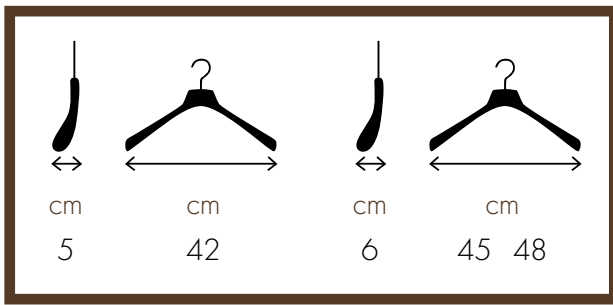

42 cm – CCR11B (bronze)
 45 cm – CCR01B (bronze)
 48 cm – CCR07B (bronze)

UOMO / MAN

42 cm – CCR11CA (nickel)
45 cm – CCR01CA (nickel)
48 cm – CCR07CA (nickel)

42 cm – CCR11SA (matt nickel)
45 cm – CCR01SA (matt nickel)
48 cm – CCR07SA (matt nickel)

42 cm – CCR11GA (gold)
45 cm – CCR01GA (gold)
48 cm – CCR07GA (gold)

42 cm – CCR11BA (bronze)
45 cm – CCR01BA (bronze)
48 cm – CCR07BA (bronze)

UOMO / MAN

42 cm – CCR11CC (nickel)
45 cm – CCR01CC (nickel)
48 cm – CCR07CC (nickel)