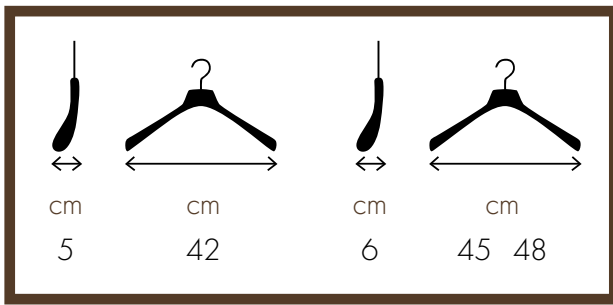

UOMO / MAN

American
walnut finish

42 cm – NCR11C (nickel)
45 cm – NCR01C (nickel)
48 cm – NCR07C (nickel)

42 cm – NCR11S (matt nickel)
45 cm – NCR01S (matt nickel)
48 cm – NCR07S (matt nickel)

42 cm – NCR11G (gold)
45 cm – NCR01G (gold)
48 cm – NCR07G (gold)

42 cm – NCR11B (bronze)
45 cm – NCR01B (bronze)
48 cm – NCR07B (bronze)