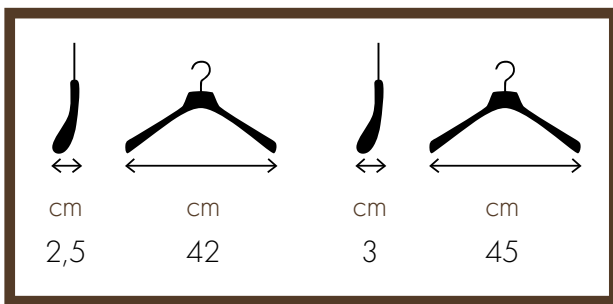

42 cm – CCR10SA (matt nickel)
45 cm – CCR03SA (matt nickel)
48 cm – CCR09SA (matt nickel)

42 cm – CCR10GA (gold)
45 cm – CCR03GA (gold)
48 cm – CCR09GA (gold)

42 cm – CCR10BA (bronze)
45 cm – CCR03BA (bronze)
48 cm – CCR09BA (bronze)

UOMO / MAN

42 cm – CCR10CVL (nickel)
45 cm – CCR03CVL (nickel)

42 cm – CCR10SVL (matt nickel)
45 cm – CCR03SVL (matt nickel)

42 cm – CCR10GVL (gold)
45 cm – CCR03GVL (gold)

42 cm – CCR10BVL (bronze)
45 cm – CCR03BVL (bronze)