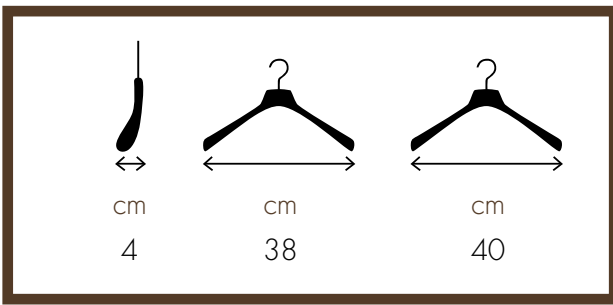

DONNA / WOMAN

38 cm – CCR06C (nickel)
40 cm – CCR02C (nickel)

38 cm – CCR06S (matt nickel)
40 cm – CCR02S (matt nickel)

38 cm – CCR06G (gold)
40 cm – CCR02G (gold)

38 cm – CCR06B (bronze)
40 cm – CCR02B (bronze)