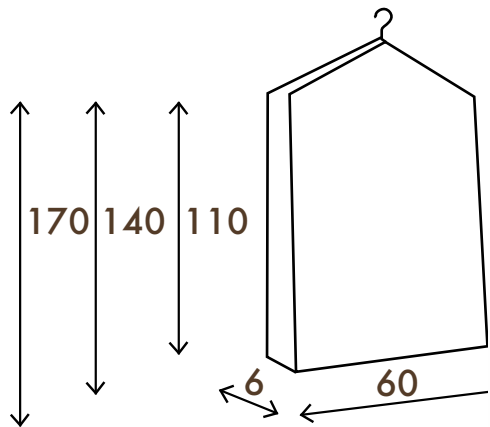

Garment bags

100% cotton

ACCESSORIES

color:

cappuccino