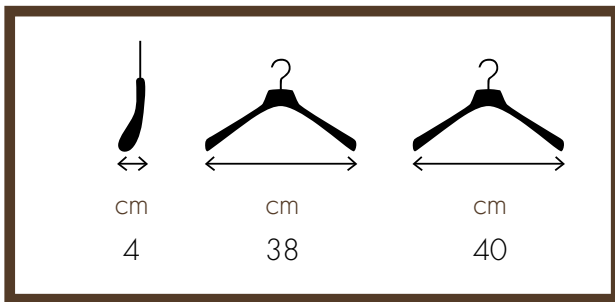

DONNA / WOMAN

38 cm – CCR06C (nickel)
40 cm – CCR02C (nickel)

38 cm – CCR06S (matt nickel)
40 cm – CCR02S (matt nickel)

38 cm – CCR06G (gold)
40 cm – CCR02G (gold)

38 cm – CCR06B (bronze)
40 cm – CCR02B (bronze)

DONNA / WOMAN

38 cm – CCR06CC (nickel)
40 cm – CCR02CC (nickel)

38 cm – CCR06SC (matt nickel)
40 cm – CCR02SC (matt nickel)

38 cm – CCR06GC (gold)
40 cm – CCR02GC (gold)

38 cm – CCR06BC (bronze)
40 cm – CCR02BC (bronze)