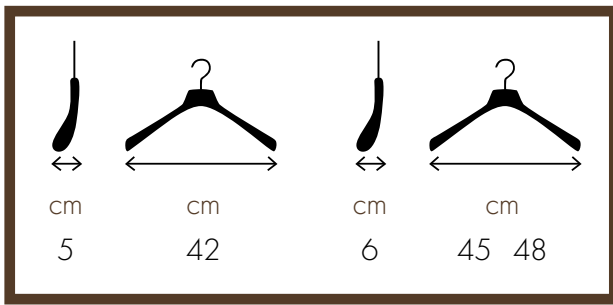

42 cm – WCR11G (gold)
45 cm – WCR01G (gold)
48 cm – WCR07G (gold)

42 cm – WCR11B (bronze)
45 cm – WCR01B (bronze)
48 cm – WCR07B (bronze)

UOMO / MAN

42 cm – WCR11CA (nickel)
45 cm – WCR01CA (nickel)
48 cm – WCR07CA (nickel)