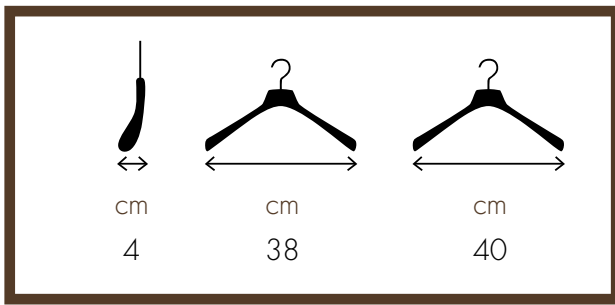

UOMO / MAN

42 cm – CCR10CAVL (nickel)
45 cm – CCR03CAVL (nickel)

42 cm – CCR10SAVL (matt nickel)
45 cm – CCR03SAVL (matt nickel)

42 cm – CCR10GAVL (gold)
45 cm – CCR03GAVL (gold)

42 cm – CCR10BAVL (bronze)
45 cm – CCR03BAVL (bronze)

DONNA / WOMAN

38 cm – CCR06C (nickel)
40 cm – CCR02C (nickel)

38 cm – CCR06S (matt nickel)
40 cm – CCR02S (matt nickel)

38 cm – CCR06G (gold)
40 cm – CCR02G (gold)

38 cm – CCR06B (bronze)
40 cm – CCR02B (bronze)