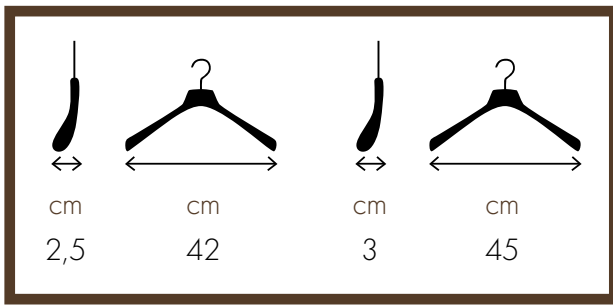

42 cm – NCR10SC (matt nickel)
 45 cm – NCR03SC (matt nickel)
 48 cm – NCR09SC (matt nickel)

42 cm – NCR10GC (gold)
 45 cm – NCR03GC (gold)
 48 cm – NCR09GC (gold)

42 cm – NCR10BC (bronze)
 45 cm – NCR03BC (bronze)
 48 cm – NCR09BC (bronze)

UOMO / MAN

42 cm – NCR10CA (nickel)
 45 cm – NCR03CA (nickel)
 48 cm – NCR09CA (nickel)

42 cm – NCR10SA (matt nickel)
 45 cm – NCR03SA (matt nickel)
 48 cm – NCR09SA (matt nickel)

42 cm – NCR10GA (gold)
 45 cm – NCR03GA (gold)
 48 cm – NCR09GA (gold)

42 cm – NCR10BA (bronze)
 45 cm – NCR03BA (bronze)
 48 cm – NCR09BA (bronze)

UOMO / MAN

42 cm – NCR10CVL (nickel)
45 cm – NCR03CVL (nickel)

42 cm – NCR10SVL (matt nickel)
45 cm – NCR03SVL (matt nickel)

42 cm – NCR10GVL (gold)
45 cm – NCR03GVL (gold)