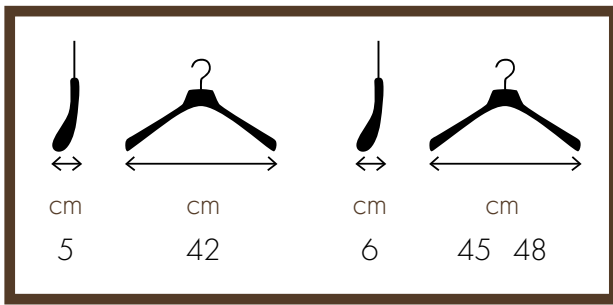

UOMO / MAN

Wenge finish

42 cm – WCR11C (nickel)
45 cm – WCR01C (nickel)
48 cm – WCR07C (nickel)

42 cm – WCR11S (matt nickel)
45 cm – WCR01S (matt nickel)
48 cm – WCR07S (matt nickel)

42 cm – WCR11G (gold)
45 cm – WCR01G (gold)
48 cm – WCR07G (gold)

42 cm – WCR11B (bronze)
45 cm – WCR01B (bronze)
48 cm – WCR07B (bronze)