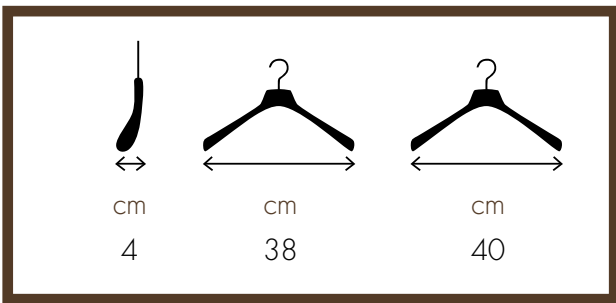

42 cm – NCR10BAVL (bronze)
45 cm – NCR03BAVL (bronze)

DONNA / WOMAN

38 cm – NCR06C (nickel)
40 cm – NCR02C (nickel)

38 cm – NCR06S (matt nickel)
40 cm – NCR02S (matt nickel)

38 cm – NCR06G (gold)
40 cm – NCR02G (gold)

38 cm – NCR06B (bronze)
40 cm – NCR02B (bronze)

DONNA / WOMAN

38 cm – NCR06CC (nickel)
40 cm – NCR02CC (nickel)

38 cm – NCR06SC (matt nickel)
40 cm – NCR02SC (matt nickel)

38 cm – NCR06GC (gold)
40 cm – NCR02GC (gold)