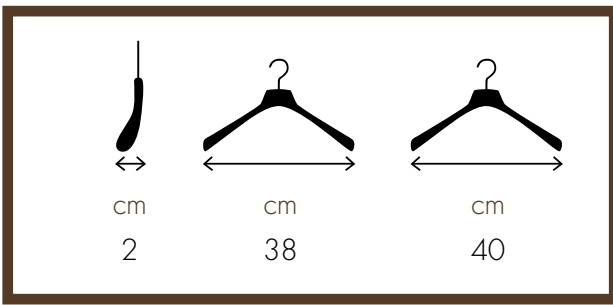

DONNA / WOMAN

38 cm – CCR08CA (nickel)
40 cm – CCR04CA (nickel)

38 cm – CCR08SA (matt nickel)
40 cm – CCR04SA (matt nickel)

38 cm – CCR08GA (gold)
40 cm – CCR04GA (gold)

38 cm – CCR08BA (bronze)
40 cm – CCR04BA (bronze)